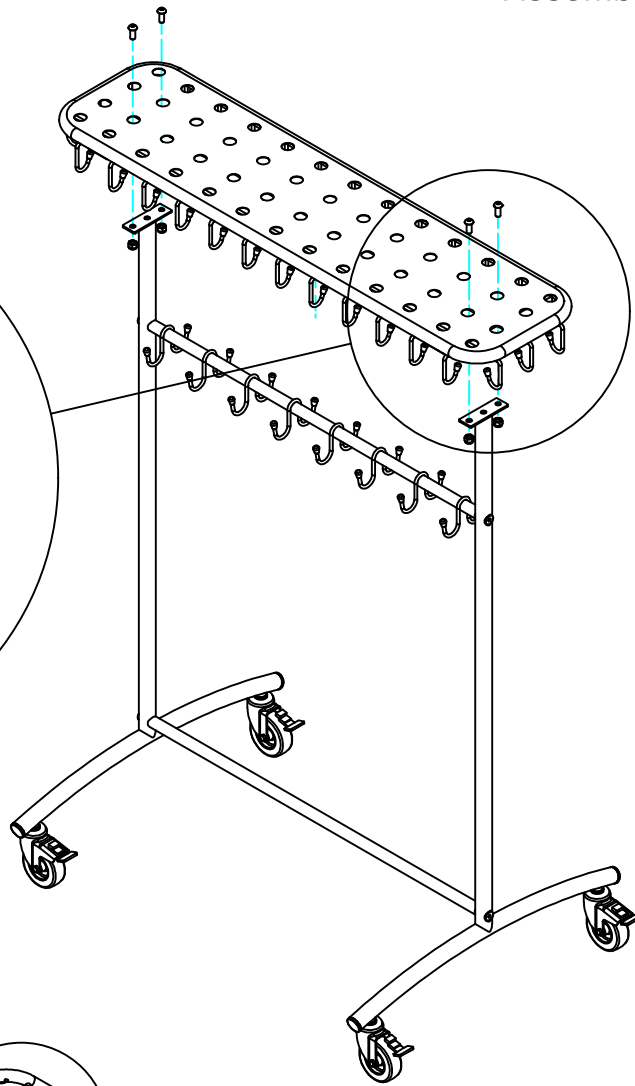

8-887-X

Cloth Trolley 46 Compartments

1

2

3

Screw M8x20 (4x)

Nut M8 (4x)

4