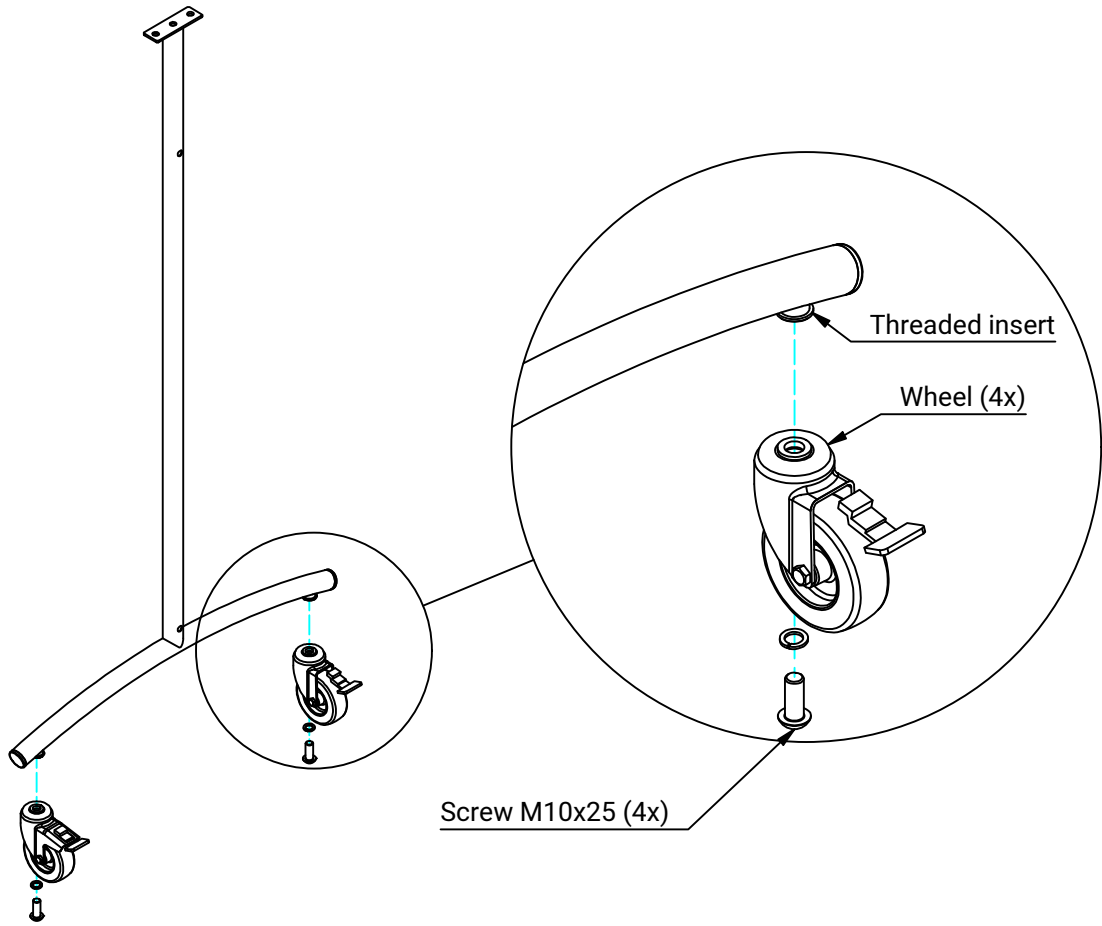

8-887-X

Cloth Trolley 46 Compartments

1

2

3

Screw M8x20 (4x)

Nut M8 (4x)

4