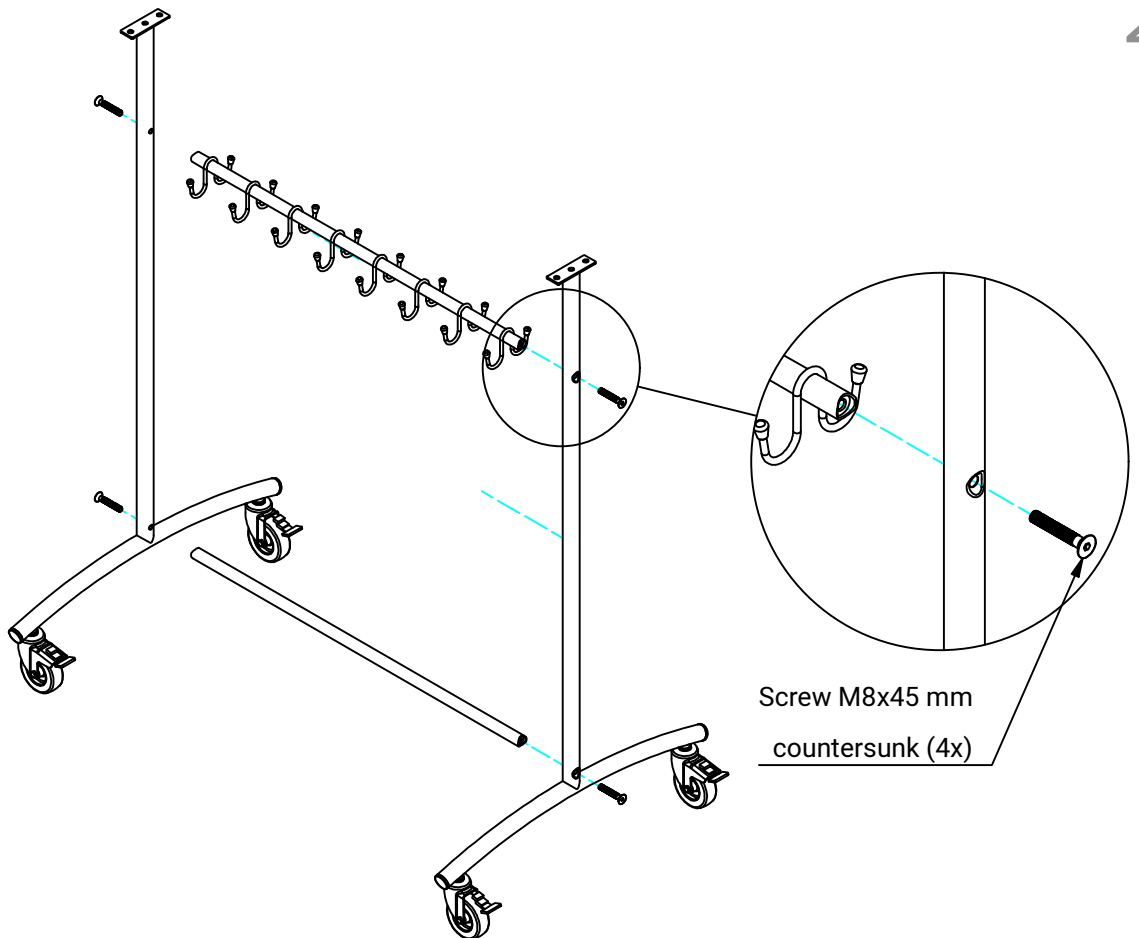

8-887-X

Cloth Trolley 46 Compartments

1

2

3

Screw M8x20 (4x)

Nut M8 (4x)

4