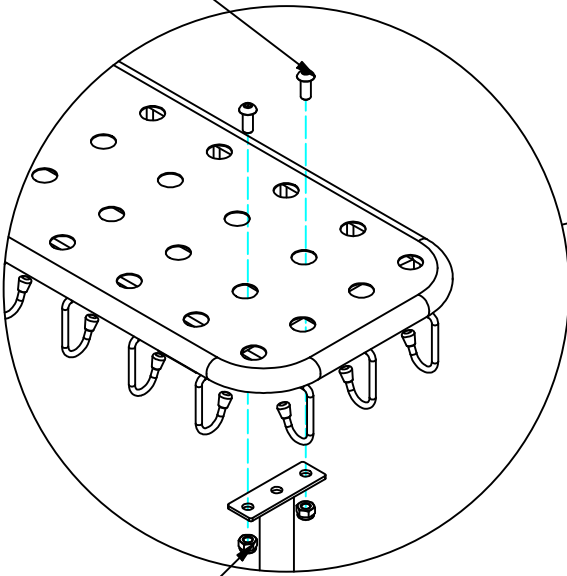

8-887-X

Cloth Trolley 46 Compartments

1

2

3

Screw M8x20 (4x)

Nut M8 (4x)

4