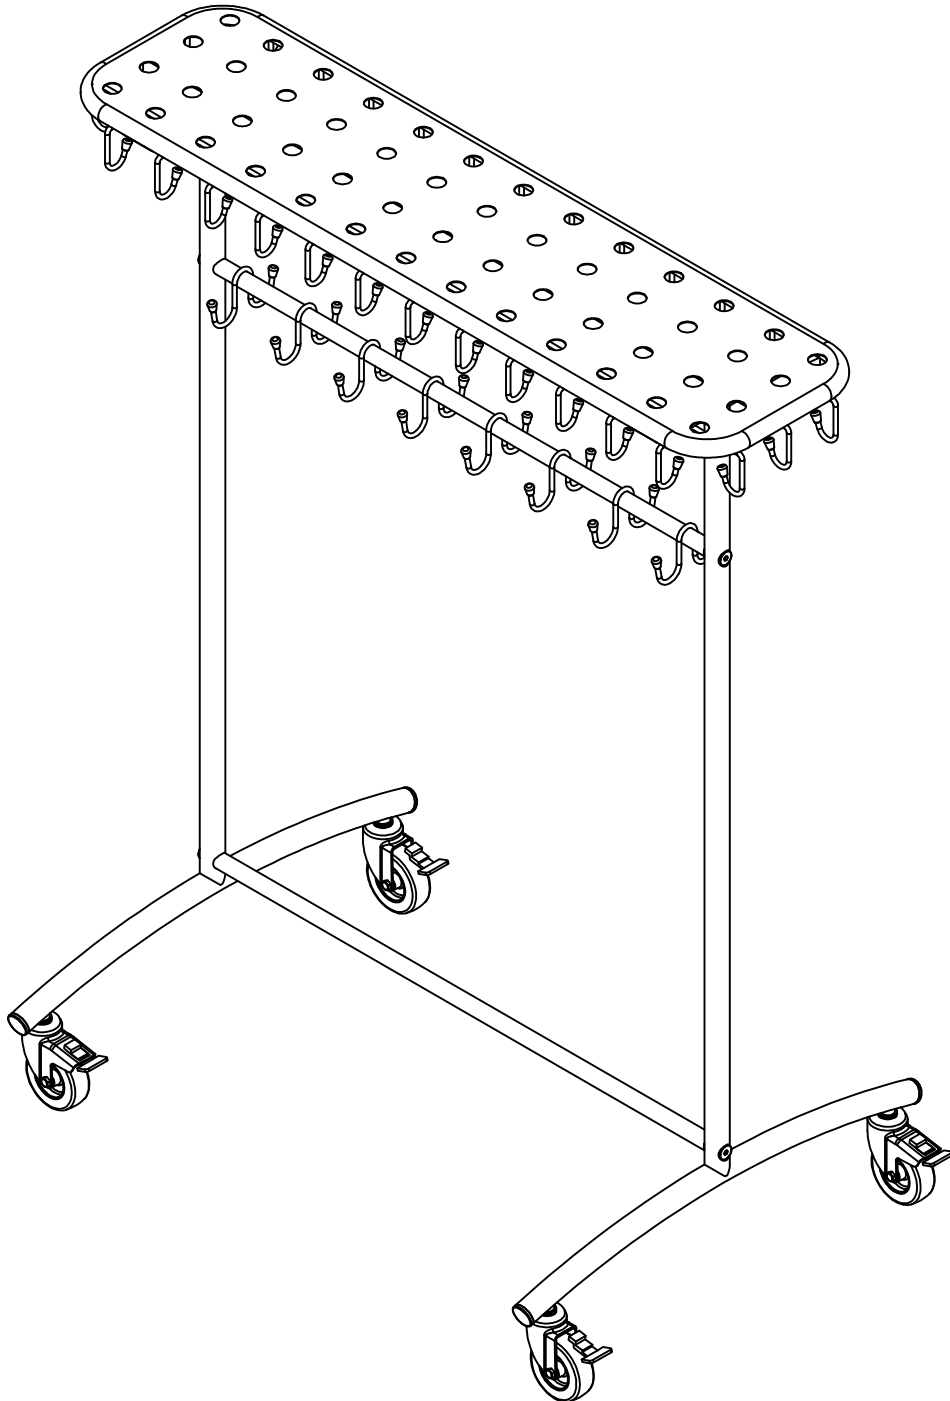

8-887-X

Cloth Trolley 46 Compartments

1

2

3

Screw M8x20 (4x)

Nut M8 (4x)

4